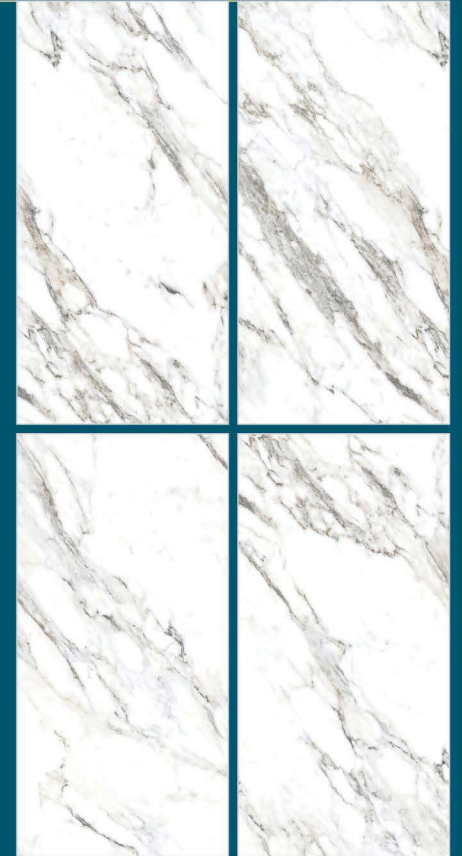

DIGITAL VITRIFIED TILES

MARBITA WHITE

800x1600 MM

R A N D O M