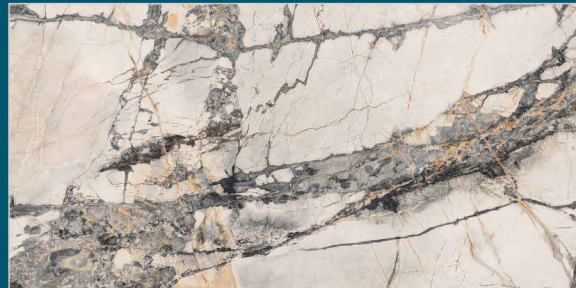

ALBASTRO GRIS

ALBASTRO NATURA

ALBASTRO TUSK

DIGITAL VITRIFIED TILES

ALEX NATURAL

800x1600 MM

R A N D O M

ALEX WHITE