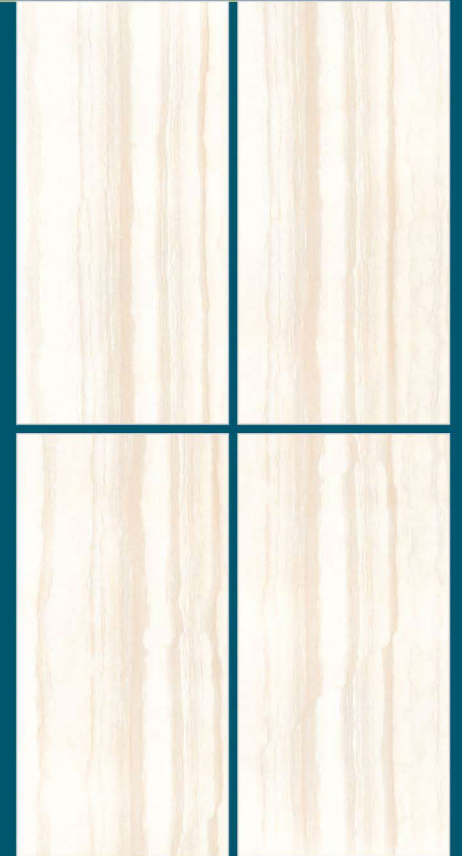

DIGITAL VITRIFIED TILES

800x1600 MM

R A N D O M