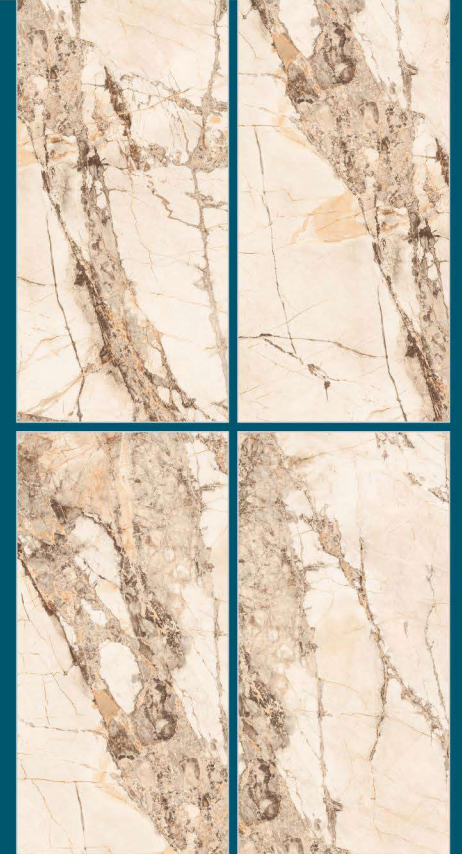

DIGITAL VITRIFIED TILES

ALBASTRO BLANC

800x1600 MM