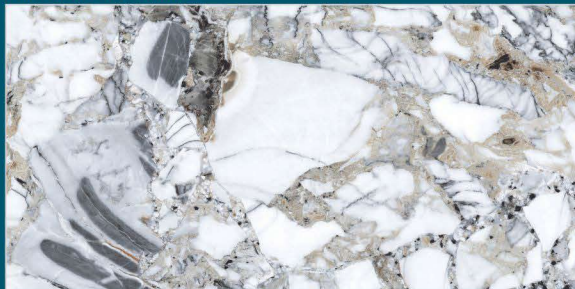

R A N D O M

MAKARANI WHITE