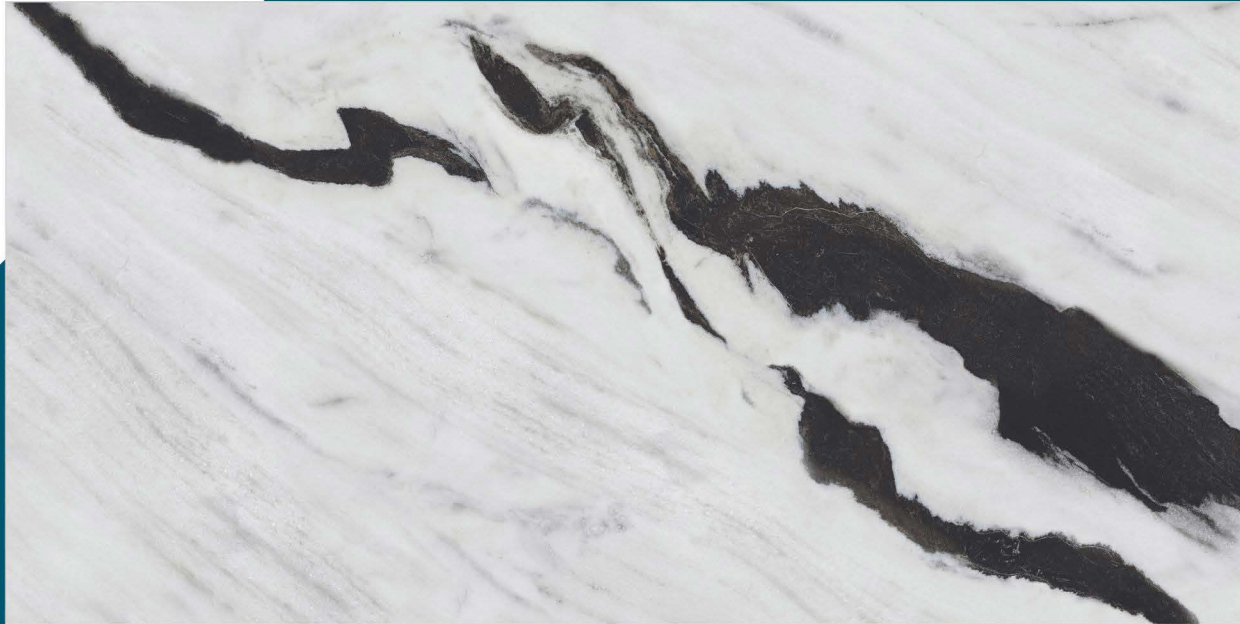

 ZERO
MAINTENANCE

 ANTI
FREEZE

 DEEP ABRASION
RESISTANCE

 CHEMICAL
RESISTANCE

BLACK CARRARA

800x1600 MM

R A N D O M

DIGITAL VITRIFIED TILES