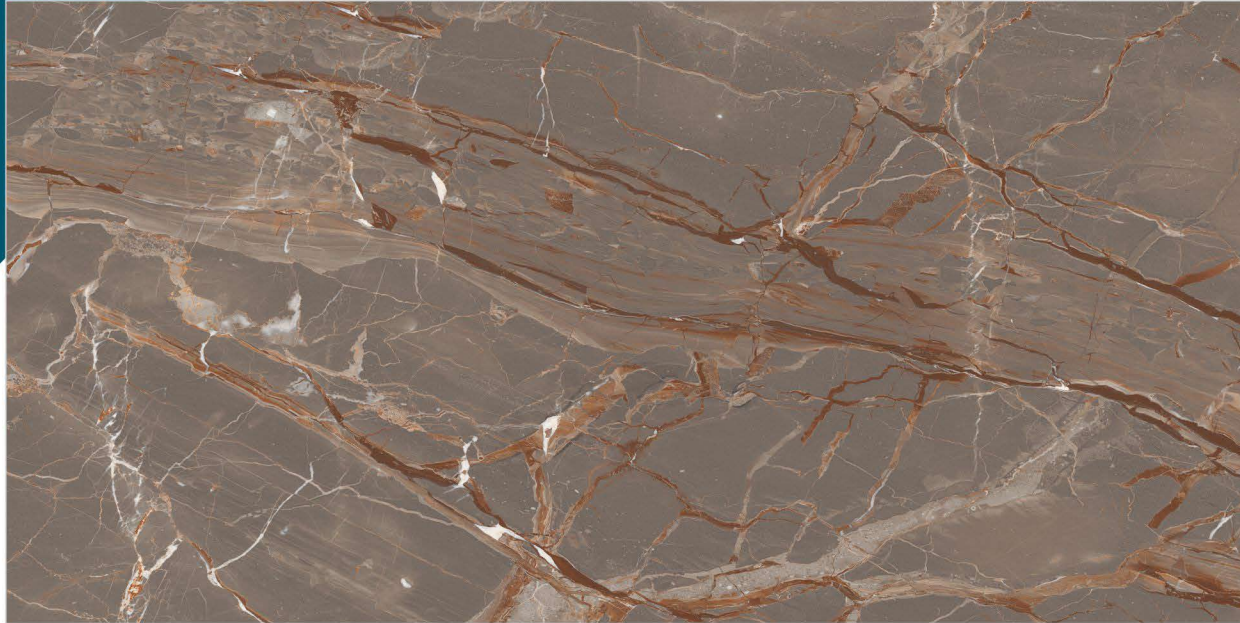

DIGITAL VITRIFIED TILES

HIGH GLOSS

ROSSO BROWN

800x1600 MM