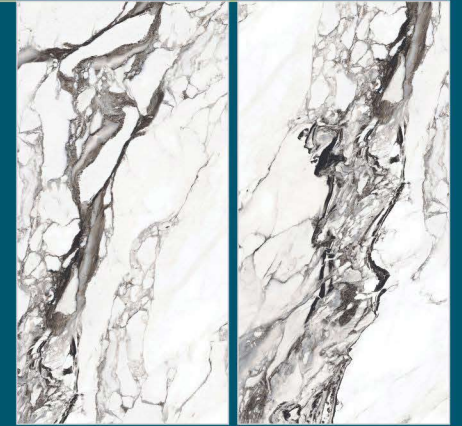

 RANDOM
DESIGN

 ECO
FRIENDLY

 ZERO
MAINTENANCE

 ANTI
FREEZE

 DEEP ABRASION
RESISTANCE

 CHEMICAL
RESISTANCE

SPARKLE NATURAL

800x1600 MM