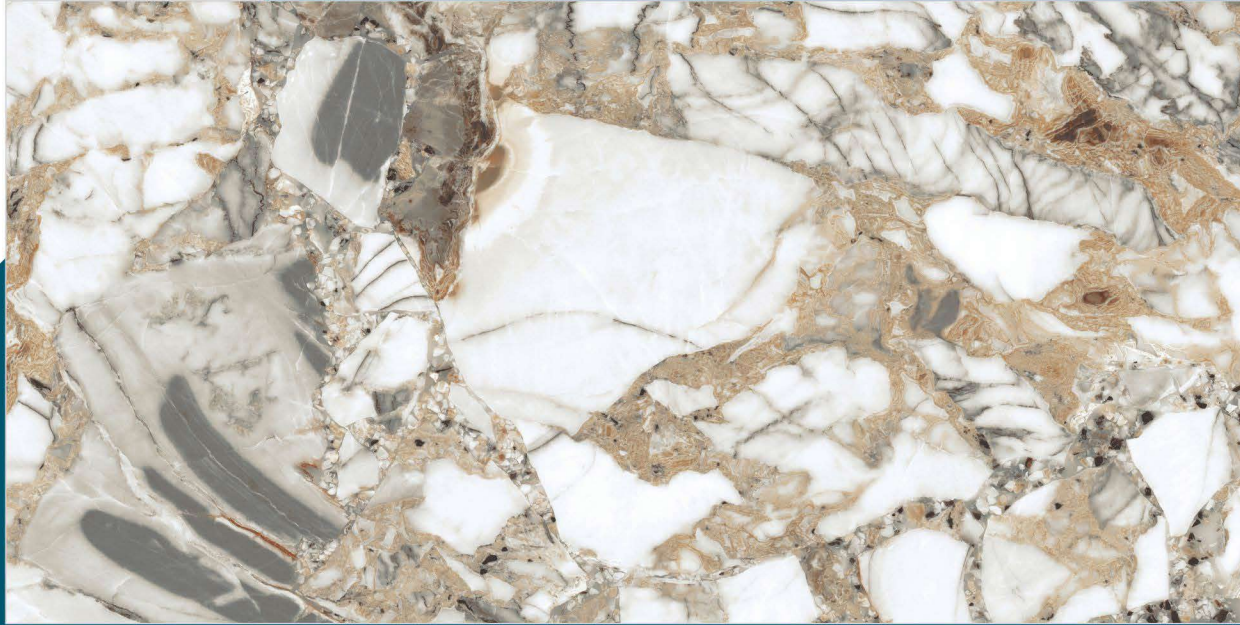

RANDOM
DESIGN

ECO
FRIENDLY

ZERO
MAINTENANCE

ANTI
FREEZE

DEEP ABRASION
RESISTANCE

CHEMICAL
RESISTANCE

MAKARANI BEIGE

800x1600 MM