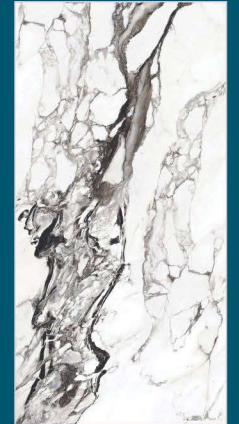

 RANDOM
DESIGN

 ECO
FRIENDLY

 ZERO
MAINTENANCE

 ANTI
FREEZE

 DEEP ABRASION
RESISTANCE

 CHEMICAL
RESISTANCE

SPARKLE NATURAL

800x1600 MM