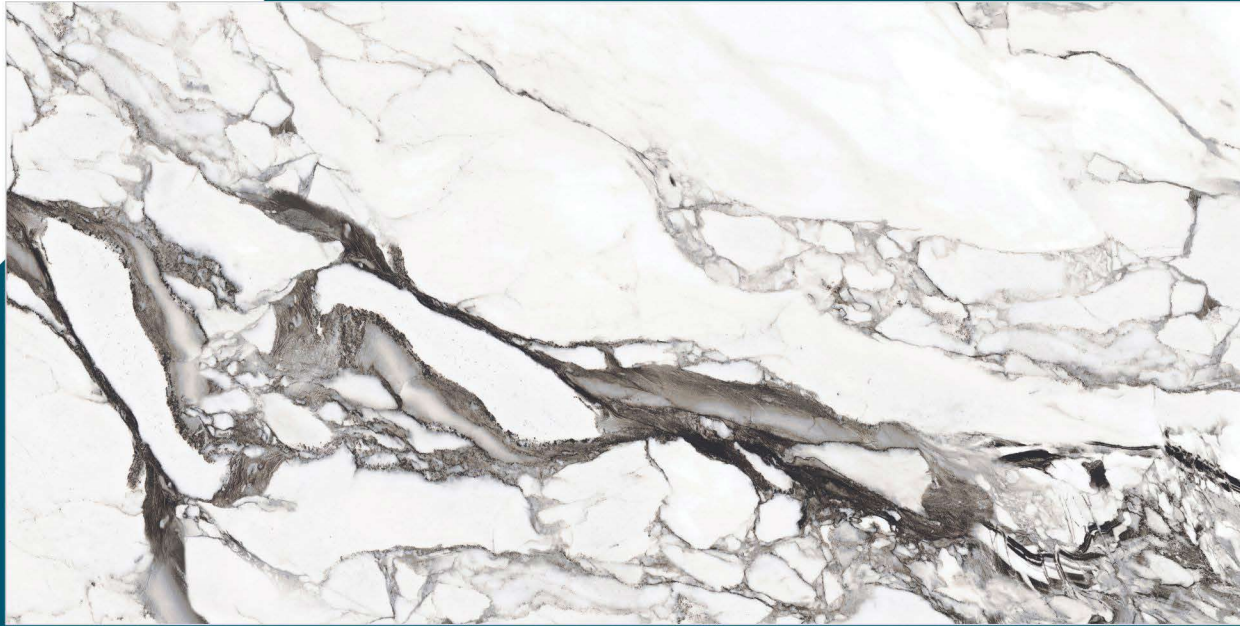

 RANDOM
DESIGN

 ECO
FRIENDLY

 ZERO
MAINTENANCE

 ANTI
FREEZE

 DEEP ABRASION
RESISTANCE

 CHEMICAL
RESISTANCE

SPARKLE NATURAL

800x1600 MM