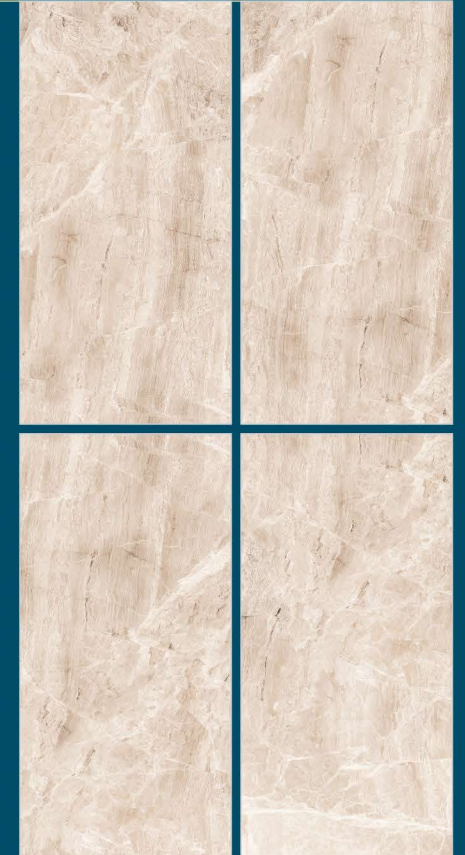

DIGITAL VITRIFIED TILES

HIGH
DEFINITION

RANDOM
DESIGN

ECO
FRIENDLY

ZERO
MAINTENANCE

ANTI
FREEZE

DEEP ABRASION
RESISTANCE

CHEMICAL
RESISTANCE

ROMA BROWN

800x1600 MM