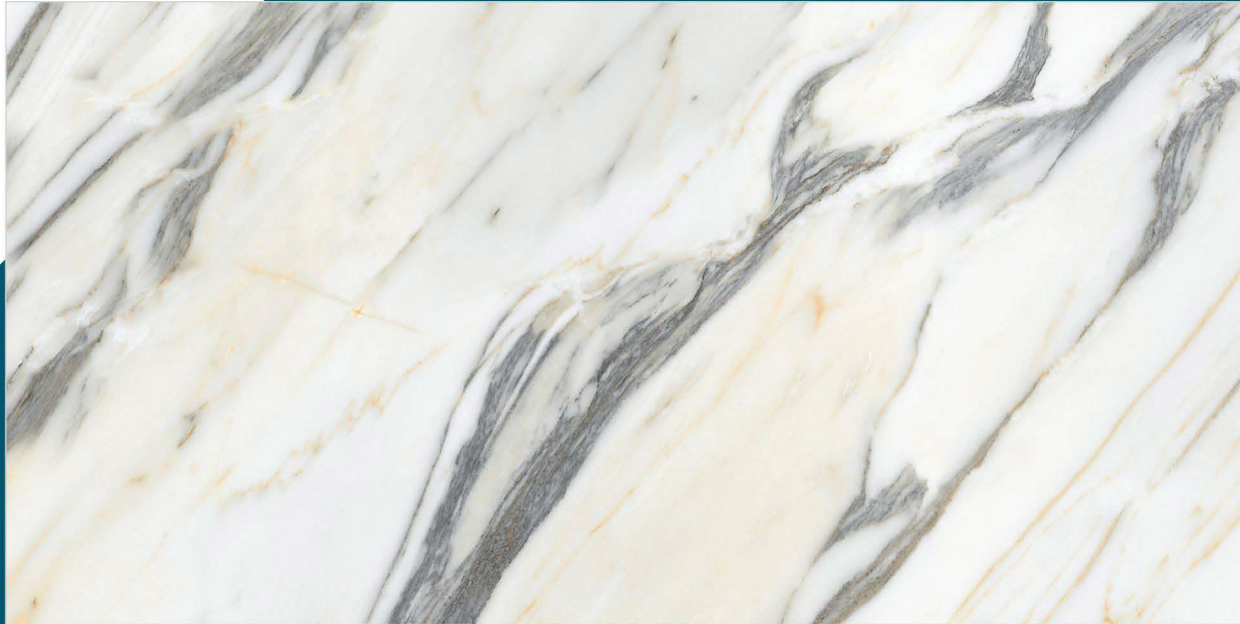

ALBASTRO GRIS

ALBASTRO NATURA

ALBASTRO TUSK

DIGITAL VITRIFIED TILES

ALEX NATURAL

800x1600 MM

R A N D O M

ALEX WHITE