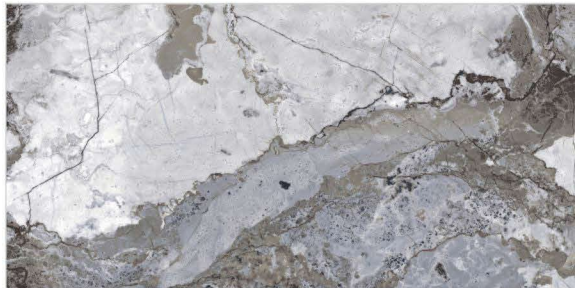

R A N D O M

LAVA GREY