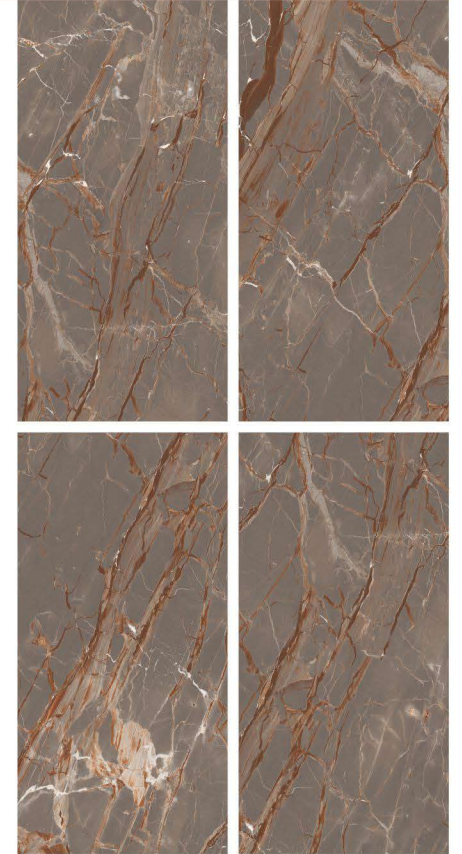

DIGITAL VITRIFIED TILES

HIGH GLOSS

ROSSO BROWN

800x1600 MM