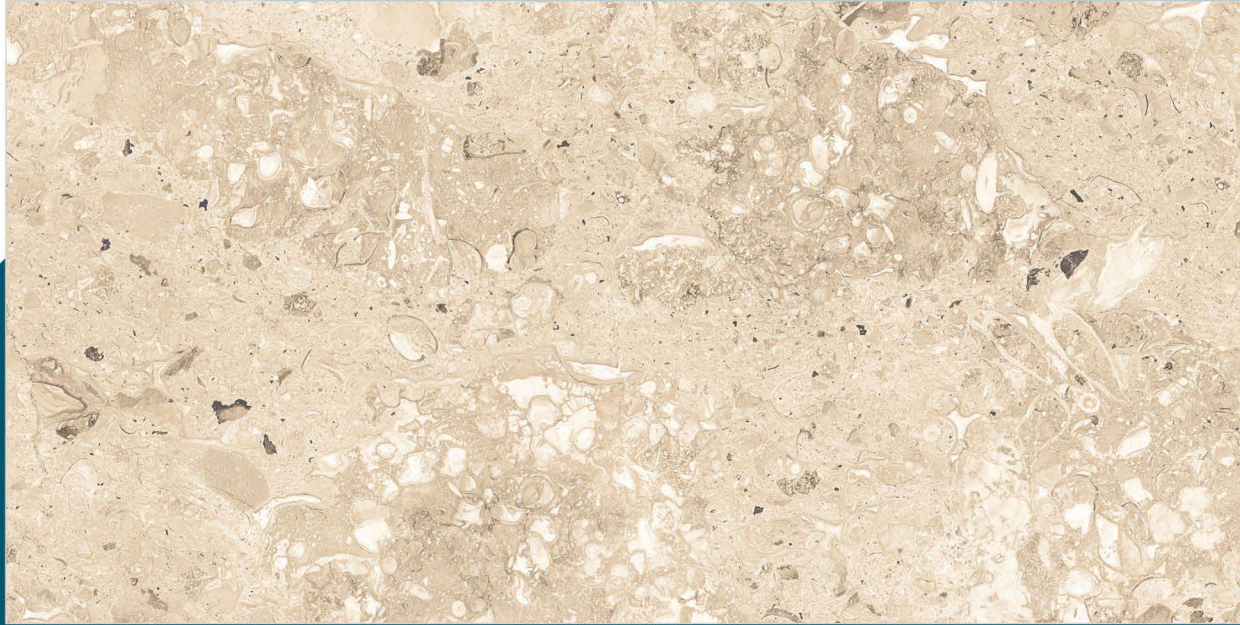

DIGITAL VITRIFIED TILES

SALANCA BEIGE

800x1600 MM