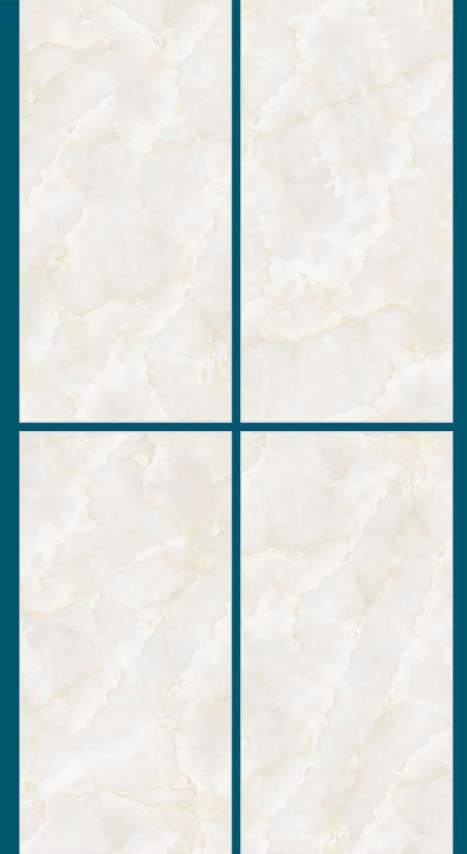

DIGITAL VITRIFIED TILES

800x1600 MM

R A N D O M