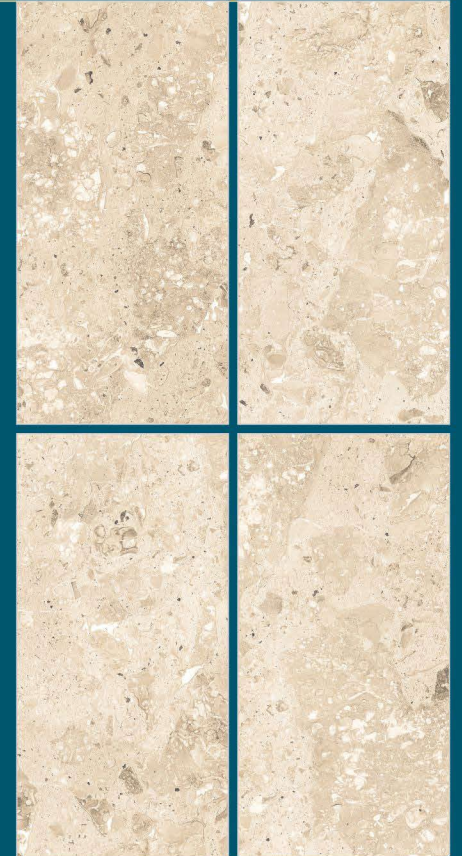

DIGITAL VITRIFIED TILES

SALANCA BEIGE

800x1600 MM