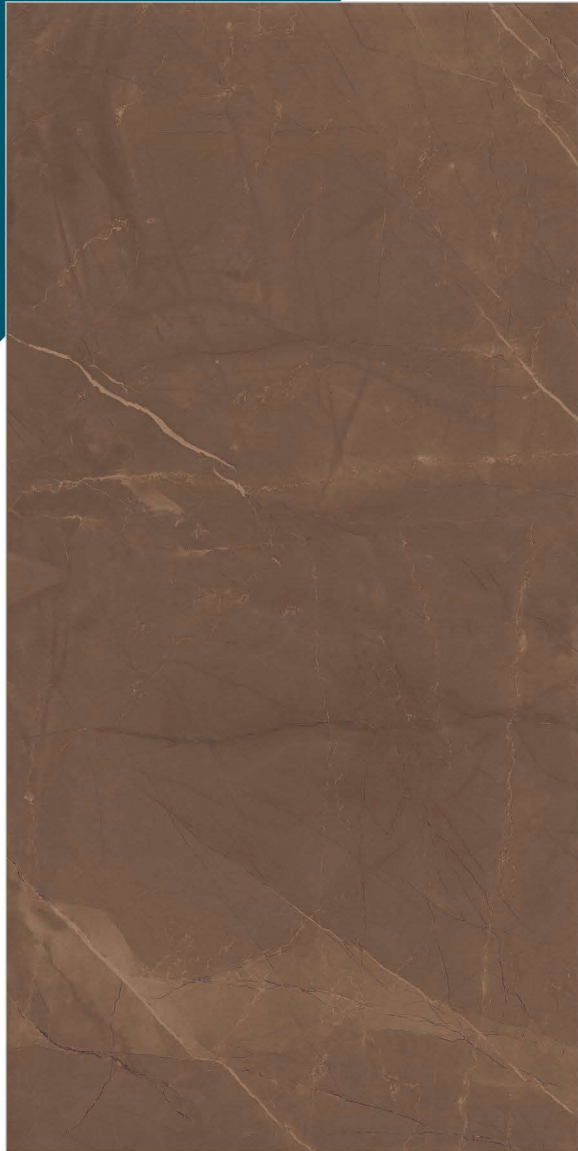

DIGITAL VITRIFIED TILES

ARMANI BROWN

800x1600 MM