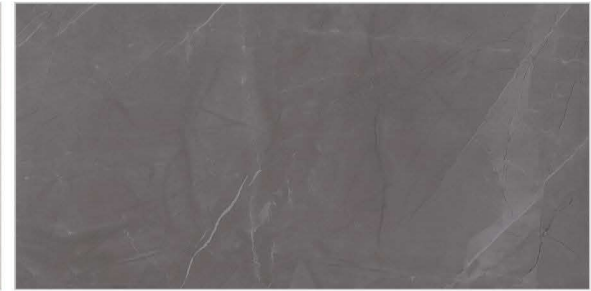

800x1600 MM

ARMANI BIANCO

ARMANI BLANC

ARMANI GREY

ARMANI NERO

ARMANI VERDE

DIGITAL VITRIFIED TILES

FLORENCE
BROWN